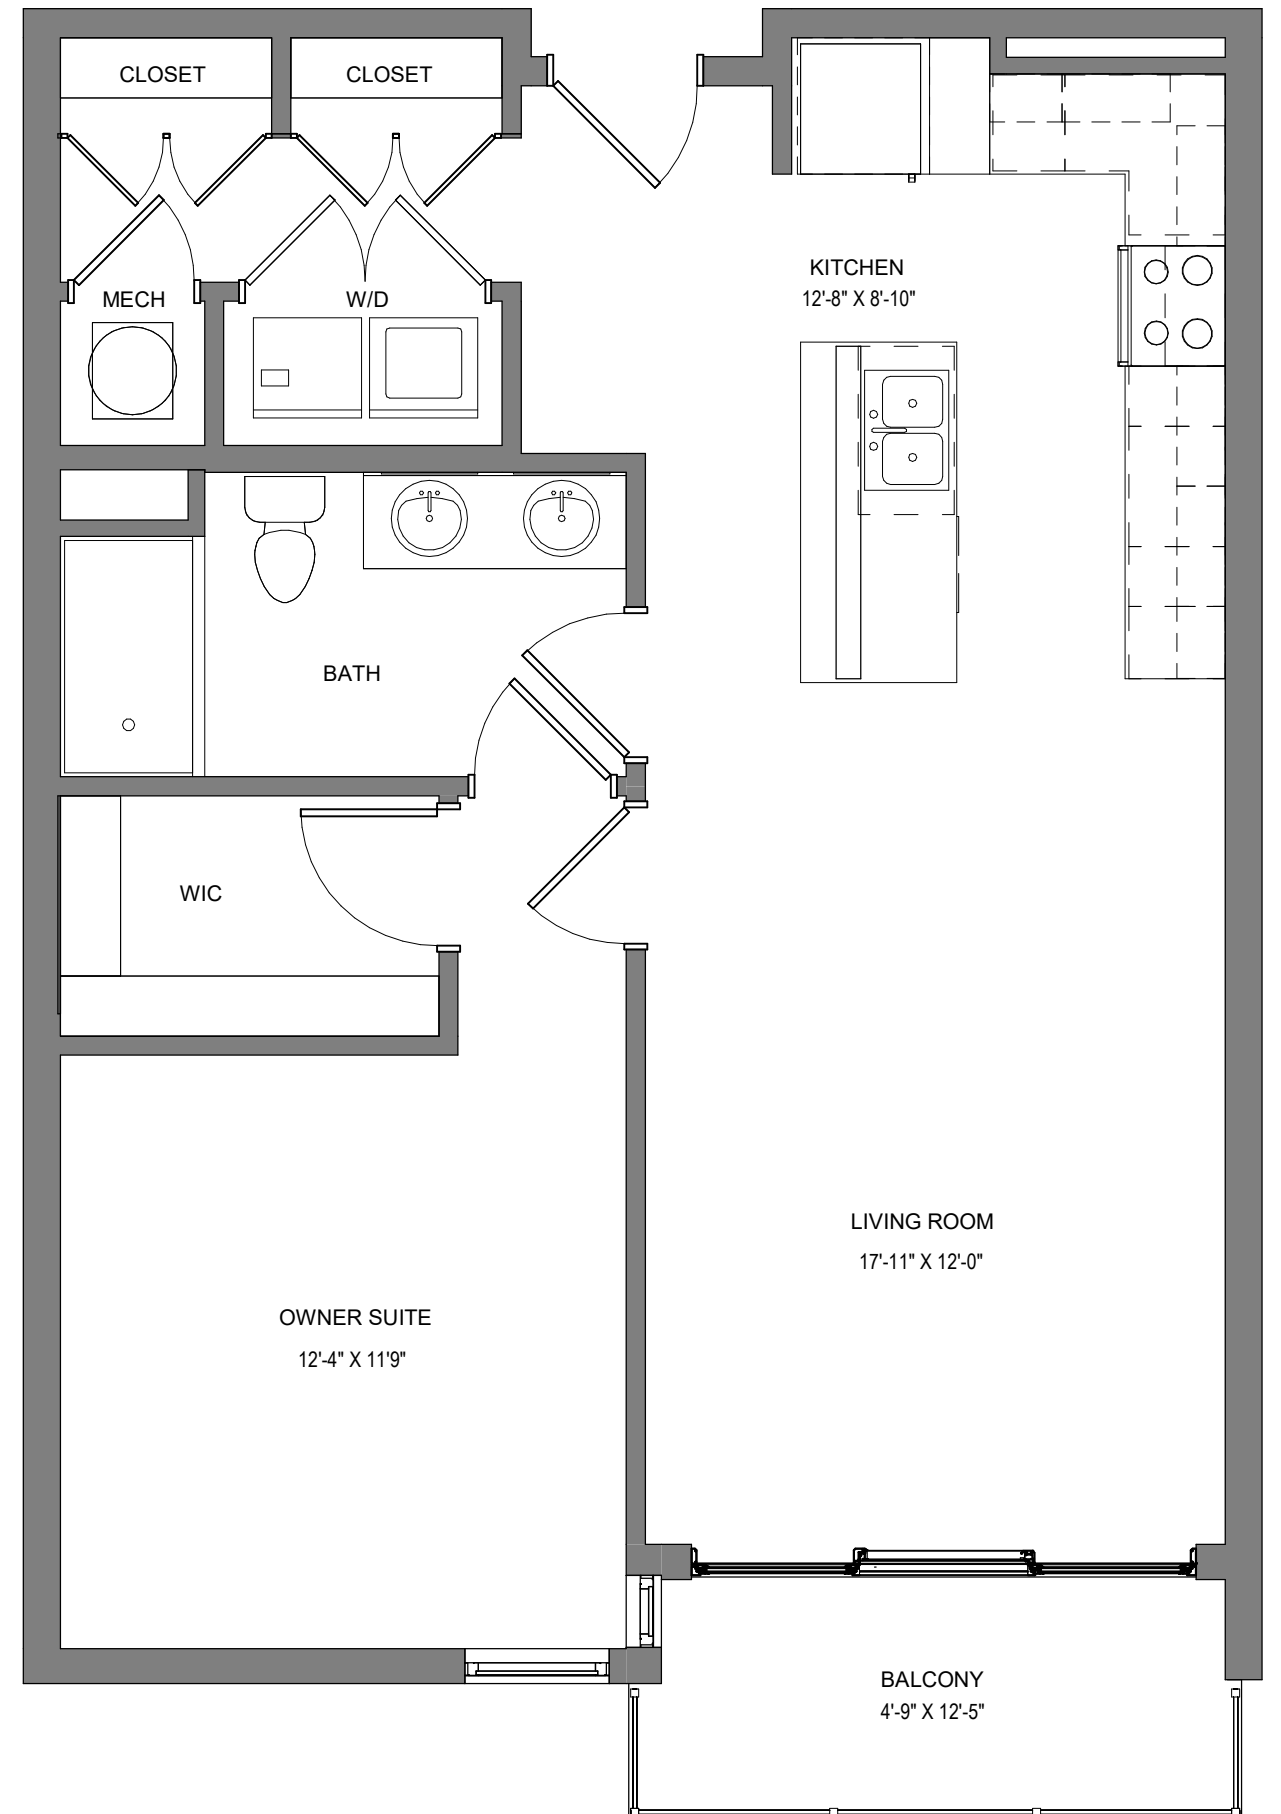

## RESIDENCE - B1

TOTAL UNITS - 5

1 BEDROOM, 1 BATH

774 INTERIOR SF, 59 BALCONY SF

## RESIDENCE - D1

TOTAL UNITS - 12

2 BEDROOM, 2 BATH

1114 INTERIOR SF, 56 BALCONY SF