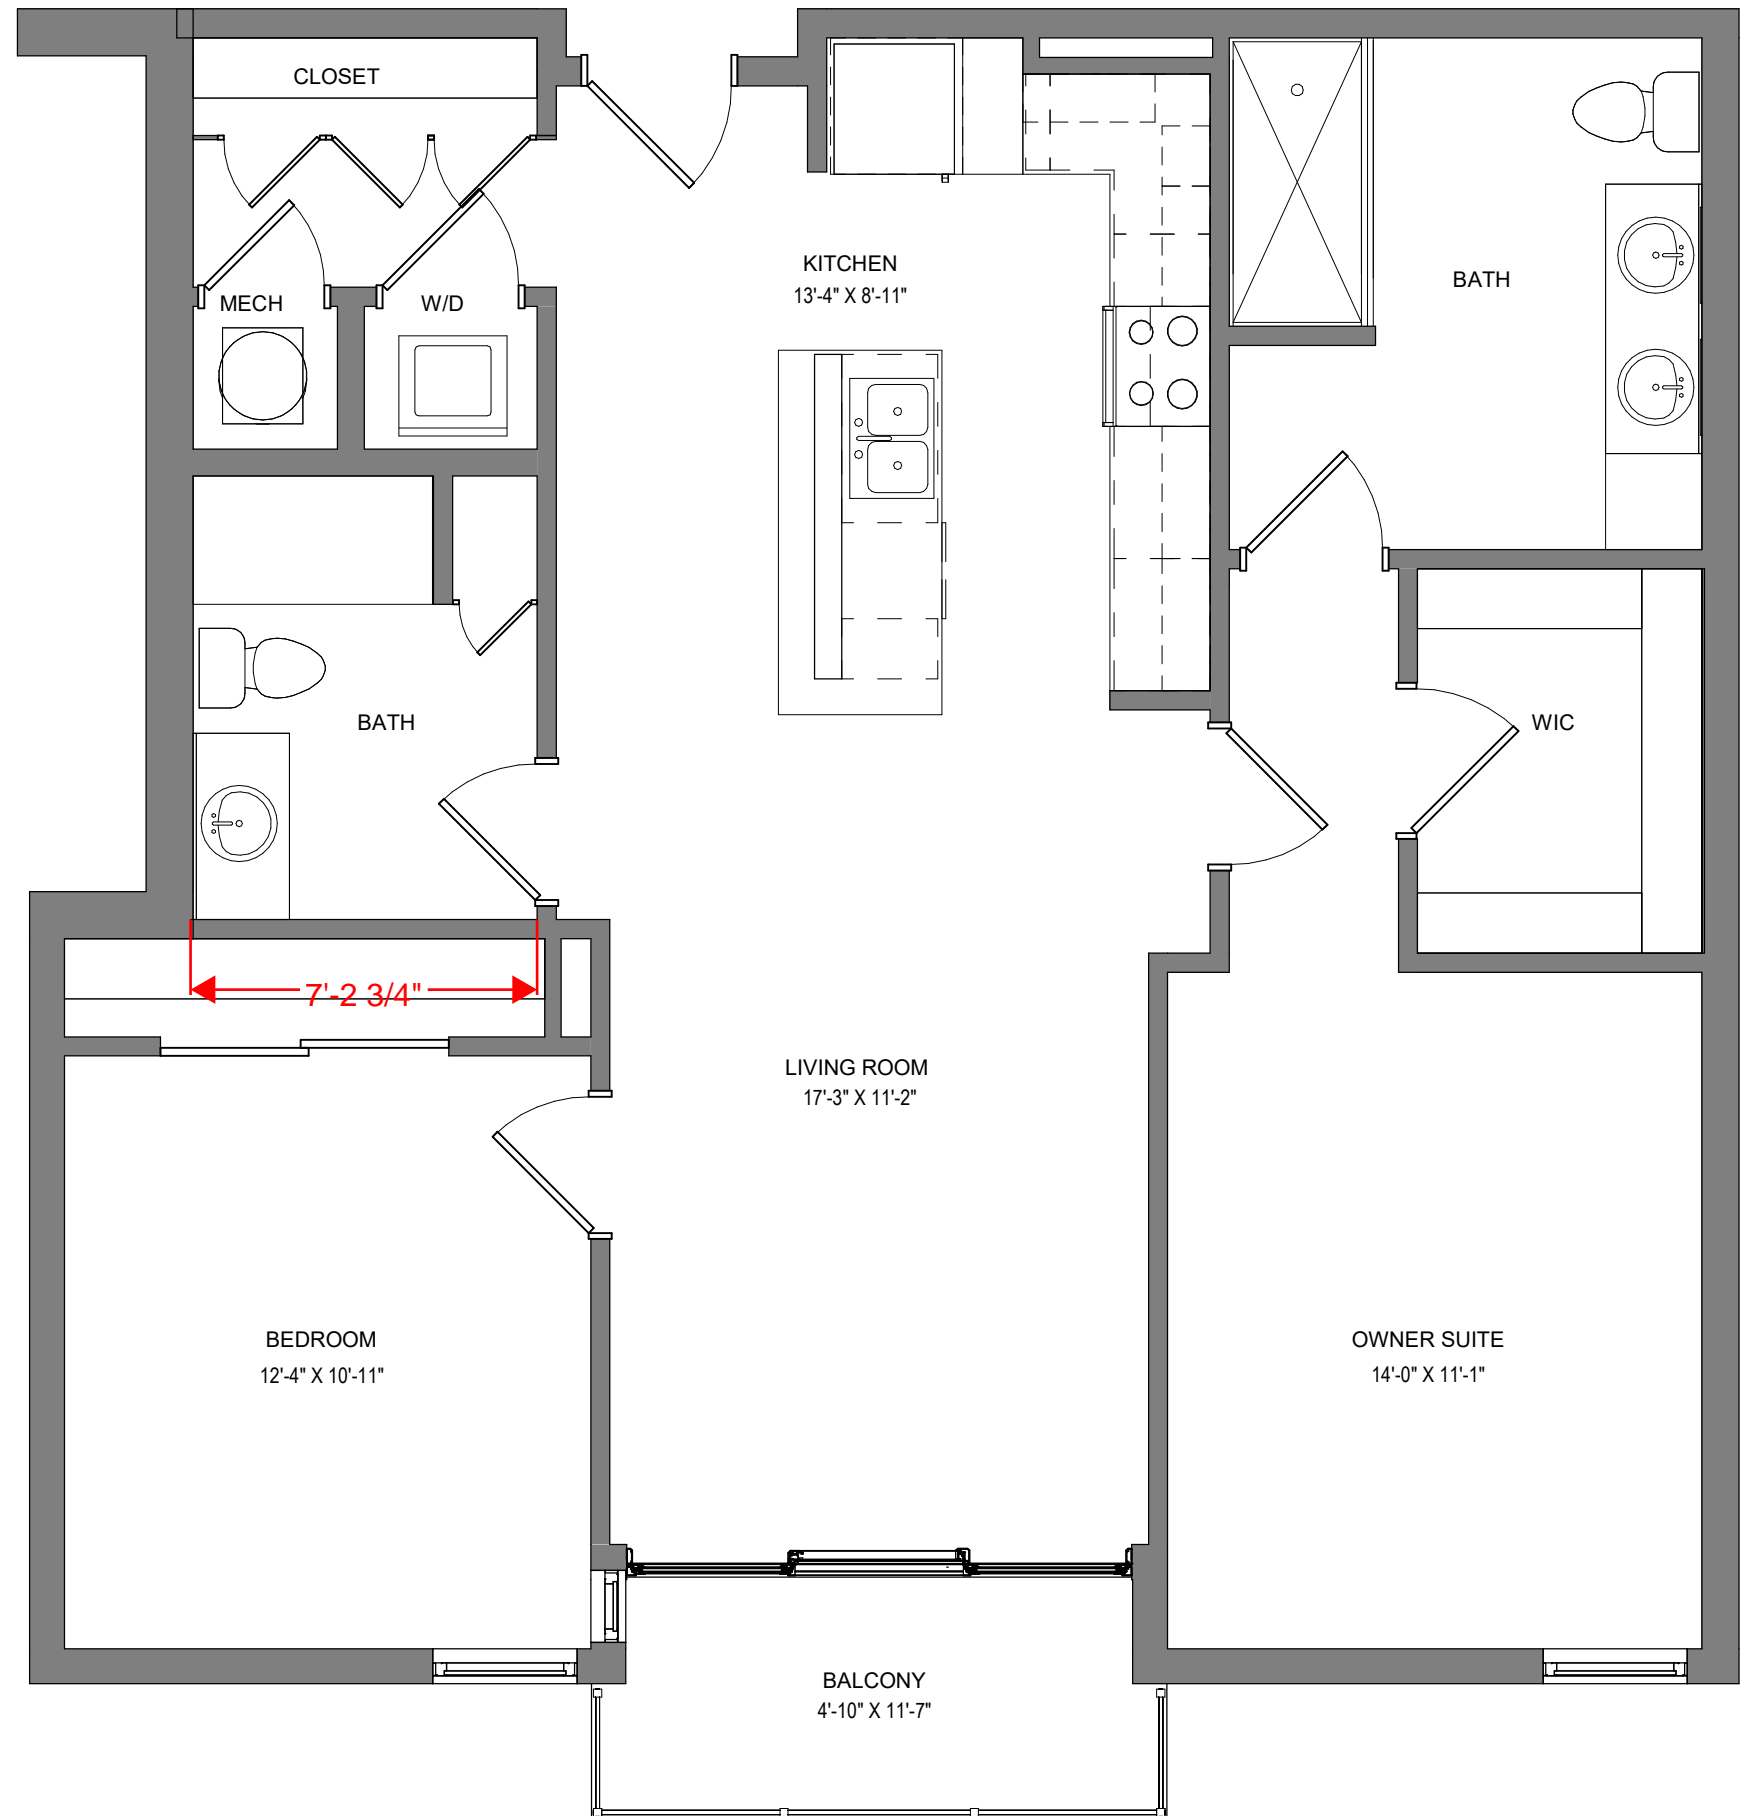

## RESIDENCE - B1

TOTAL UNITS - 5

1 BEDROOM, 1 BATH

774 INTERIOR SF, 59 BALCONY SF

## RESIDENCE - D1

TOTAL UNITS - 12

2 BEDROOM, 2 BATH

1114 INTERIOR SF, 56 BALCONY SF

## RESIDENCE - D2

TOTAL UNITS - 2

2 BEDROOM, 2 BATH

1058 INTERIOR SF, 56 BALCONY SF