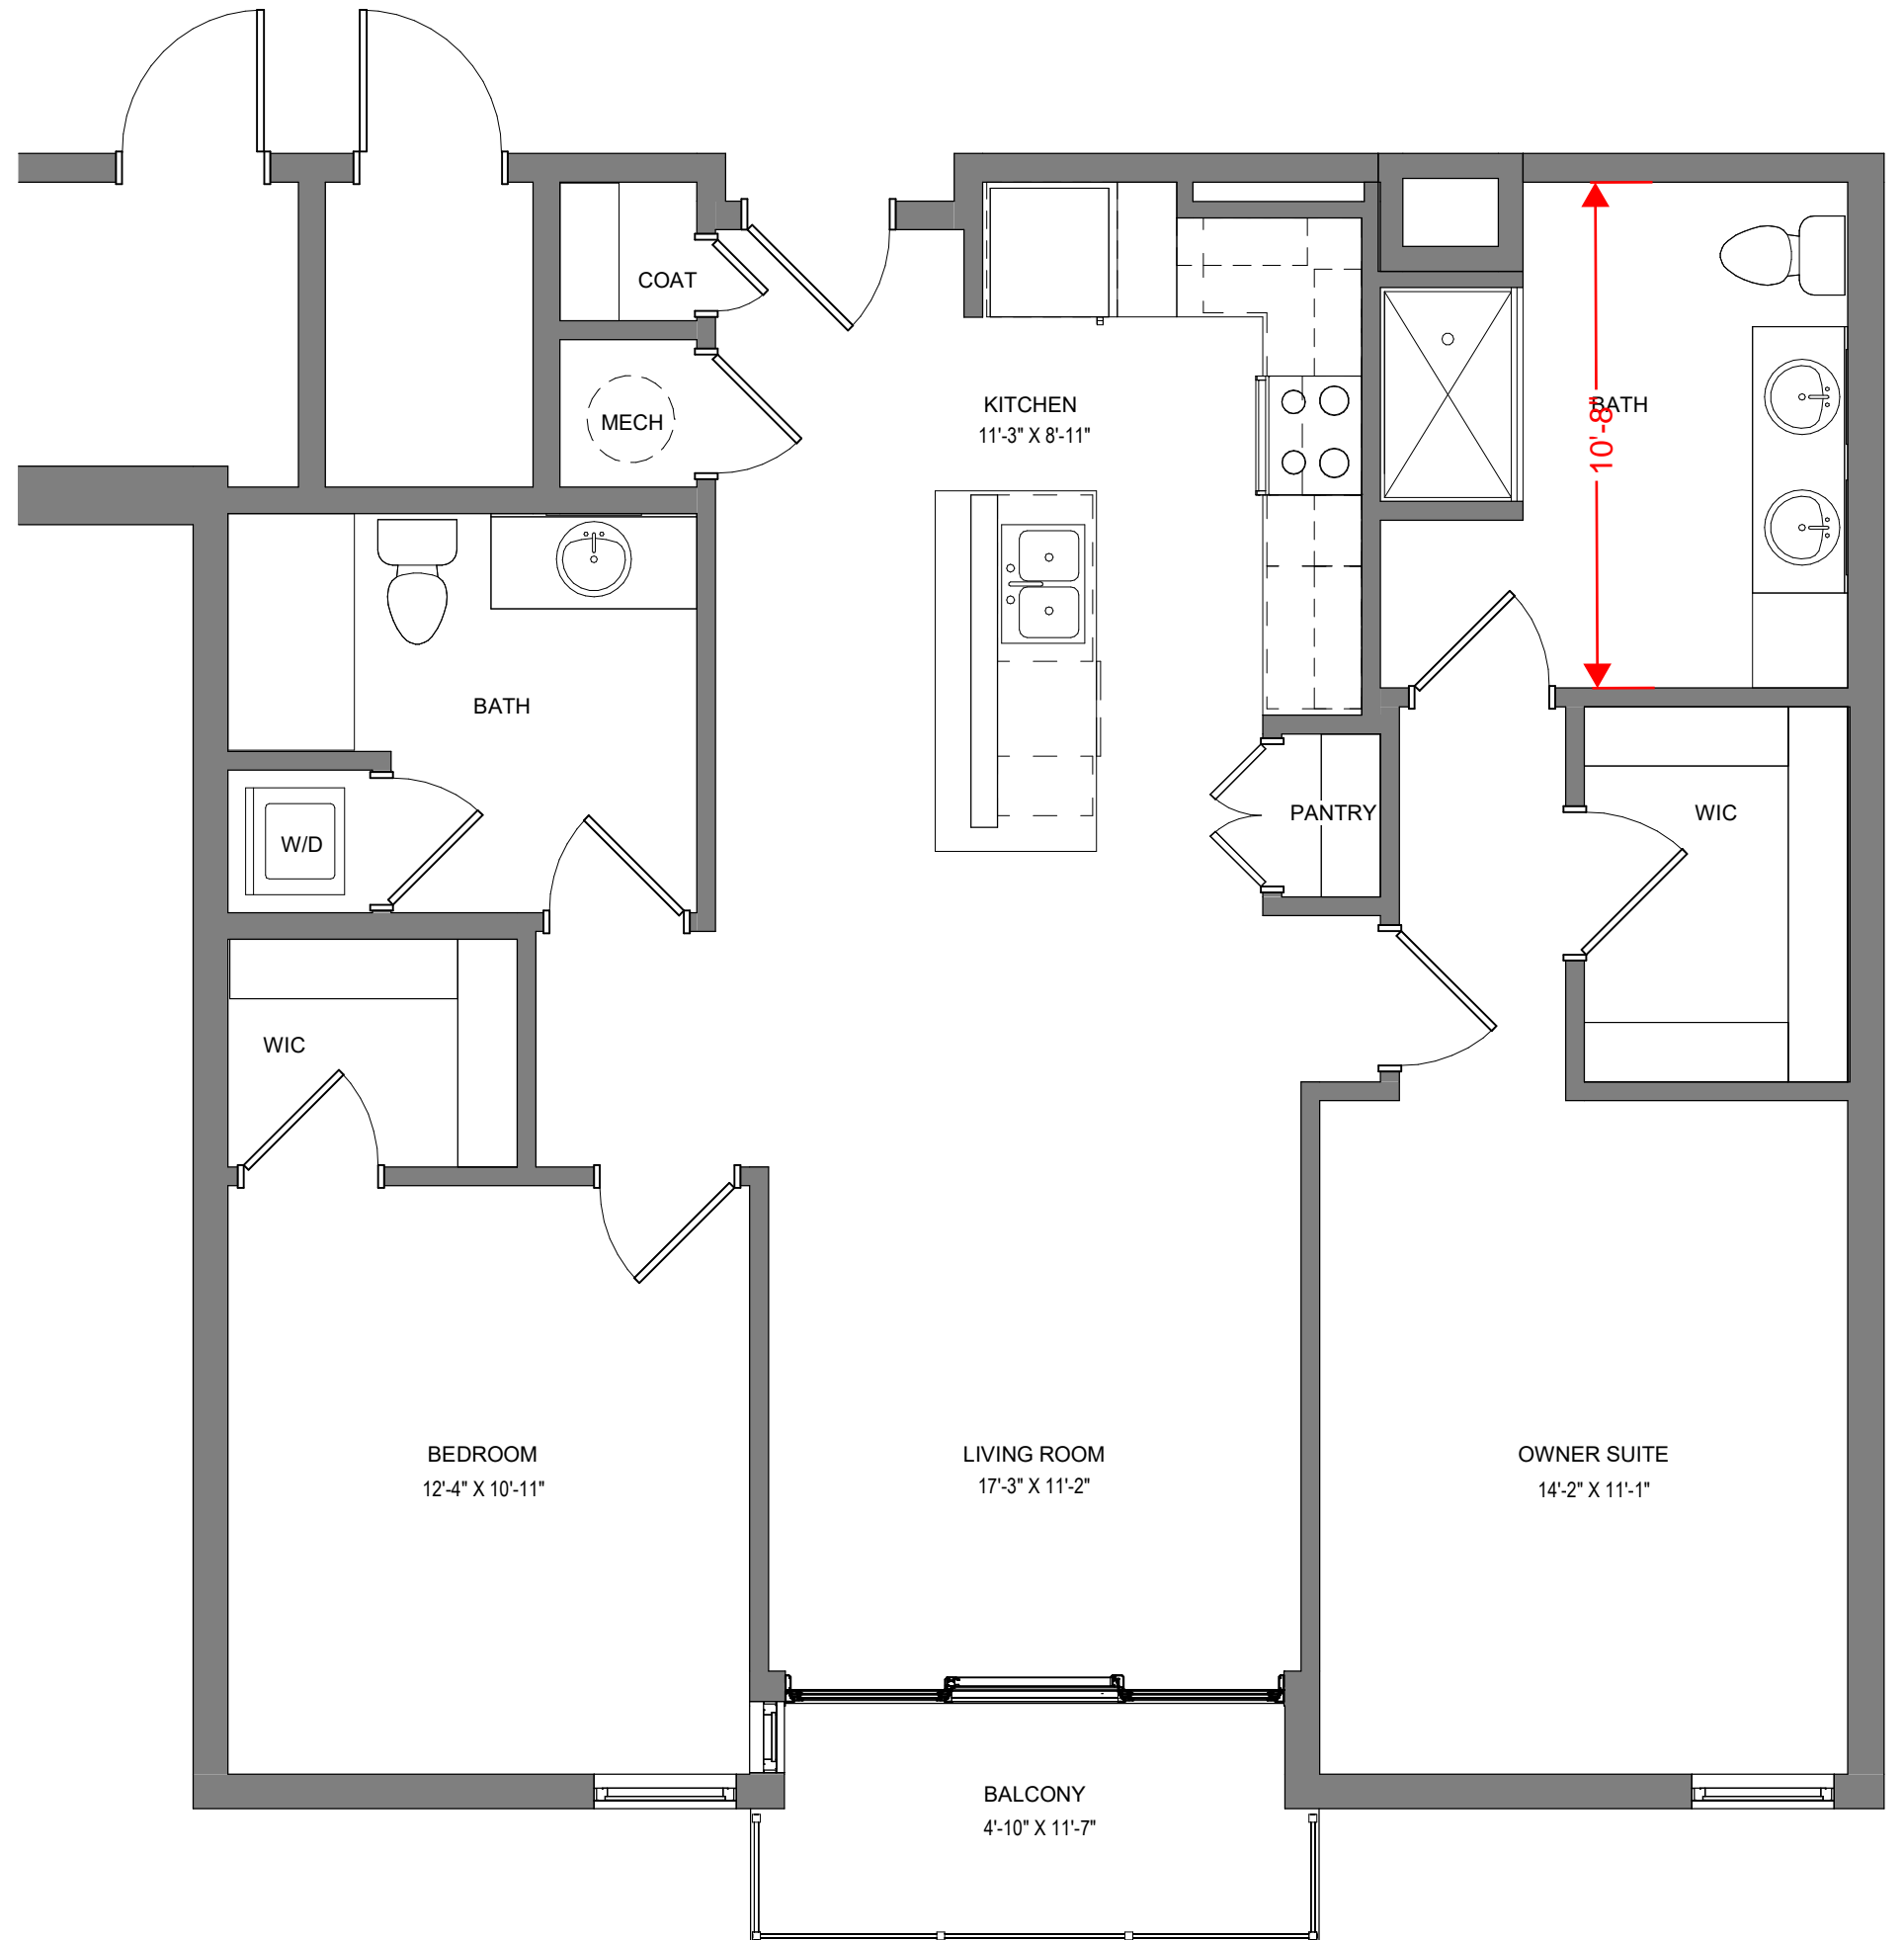

## RESIDENCE - B1

TOTAL UNITS - 5

1 BEDROOM, 1 BATH

774 INTERIOR SF, 59 BALCONY SF

## RESIDENCE - D2

TOTAL UNITS - 2

2 BEDROOM, 2 BATH

1058 INTERIOR SF, 56 BALCONY SF

## RESIDENCE - D3

TOTAL UNITS - 3

2 BEDROOM, 2 BATH

1050 INTERIOR SF, 59 BALCONY SF