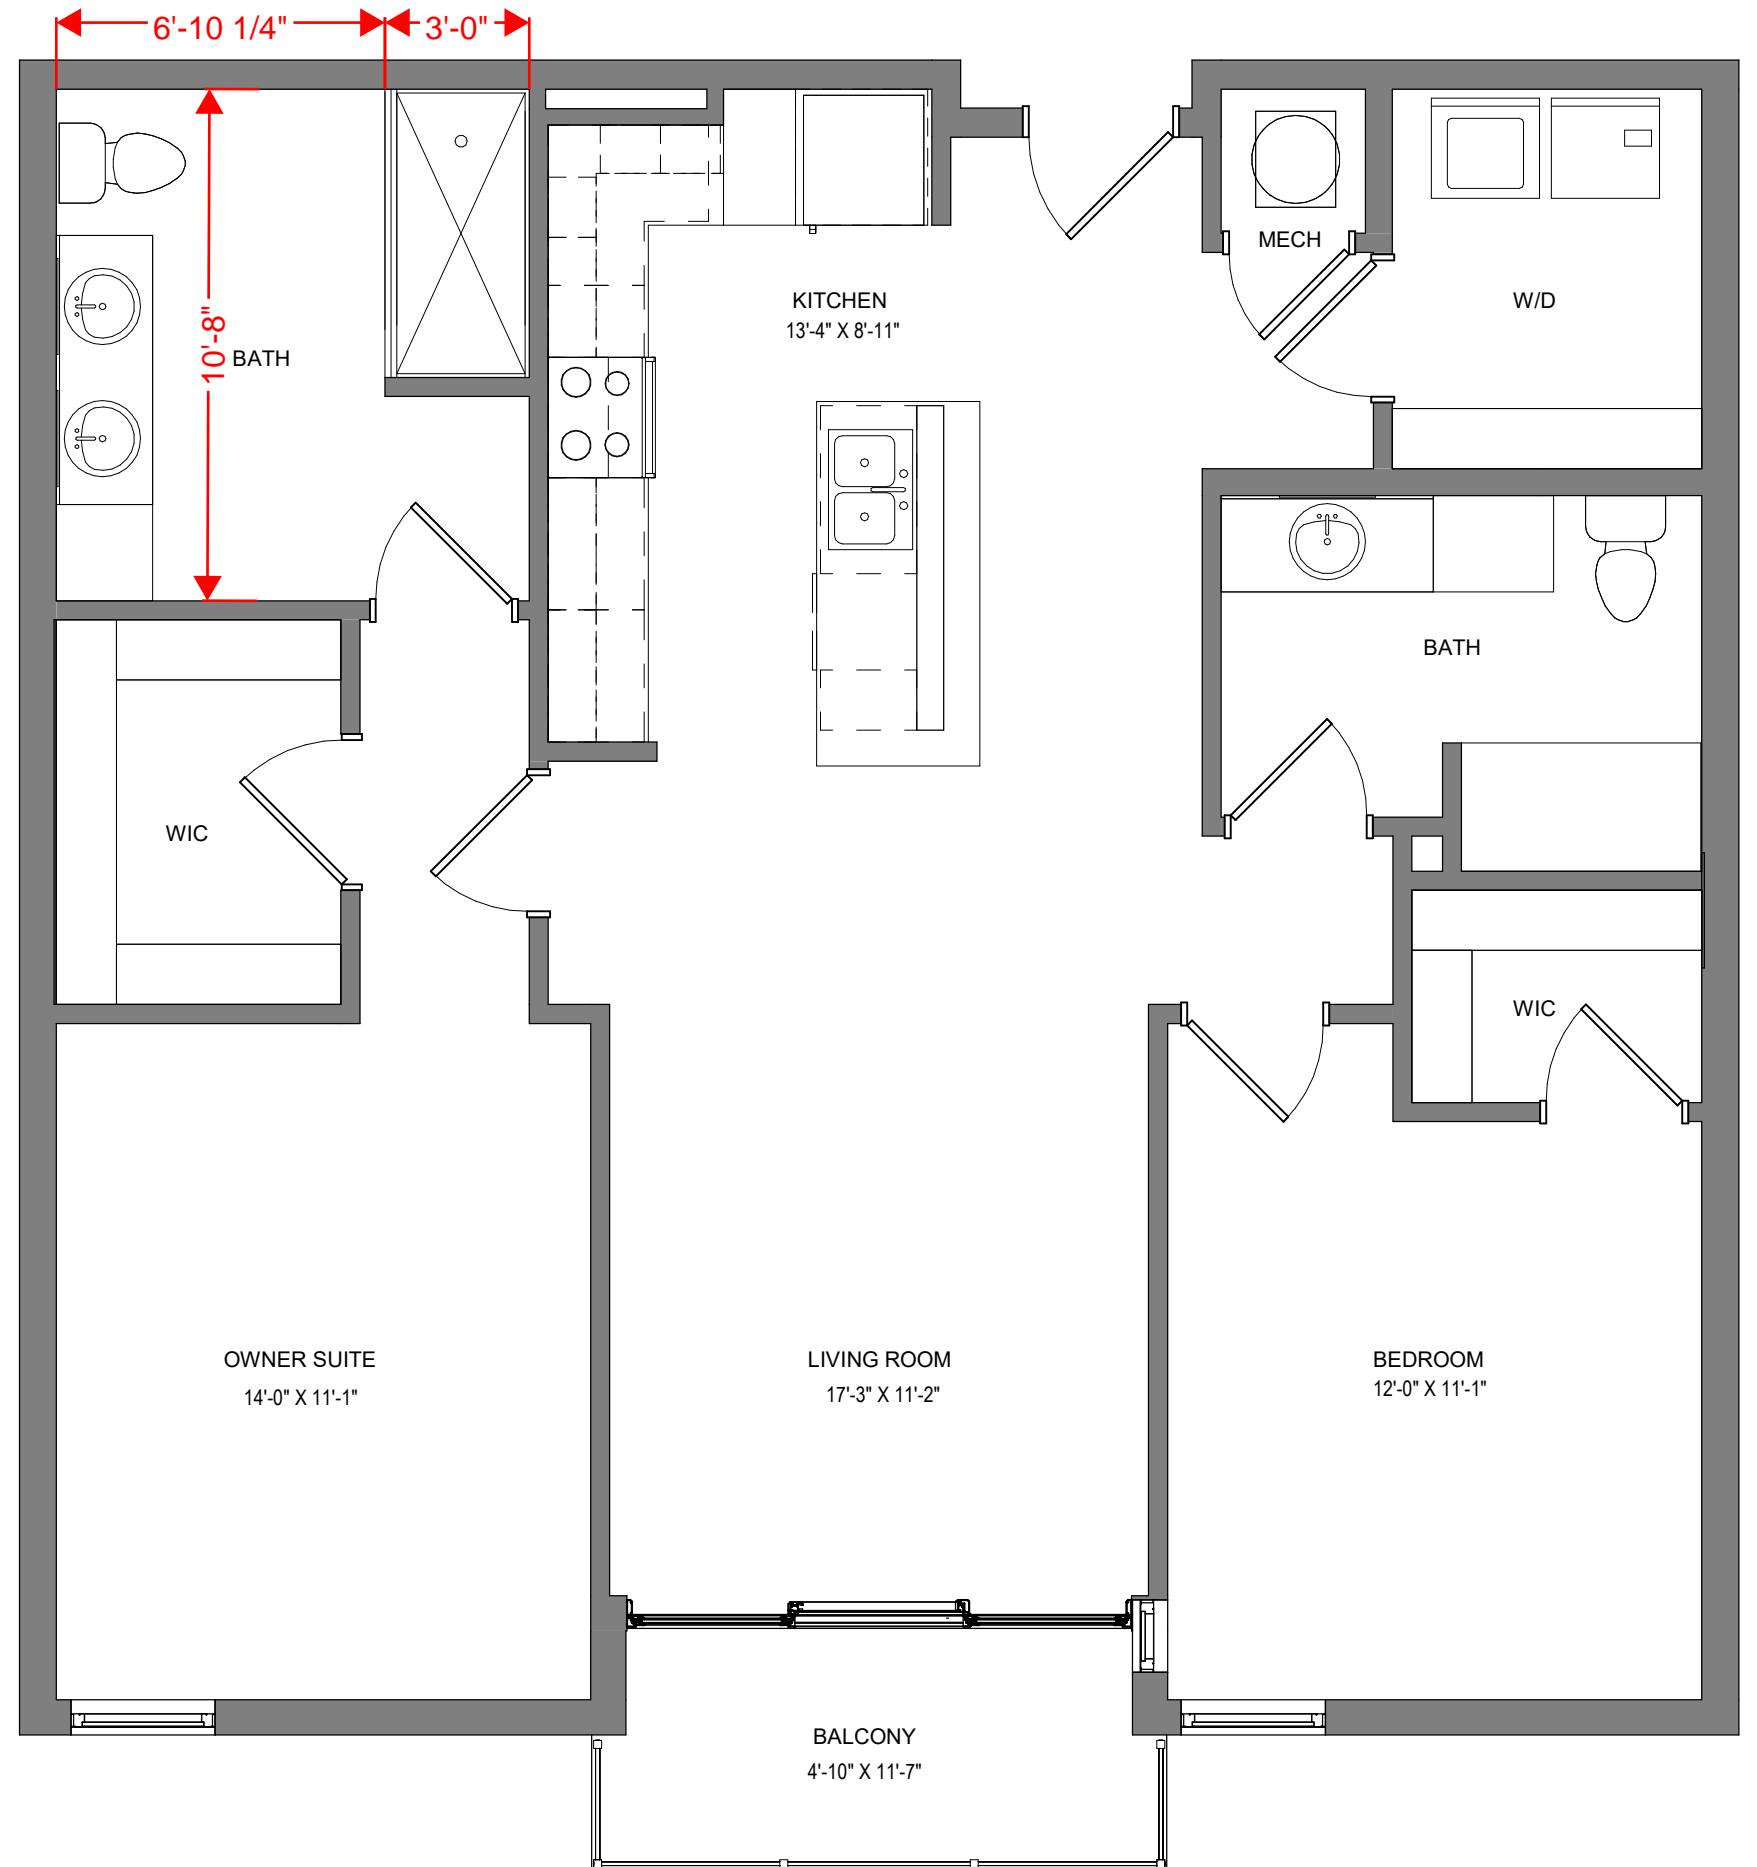

## RESIDENCE - B1

TOTAL UNITS - 5

1 BEDROOM, 1 BATH

774 INTERIOR SF, 59 BALCONY SF

## RESIDENCE - D1

TOTAL UNITS - 12

2 BEDROOM, 2 BATH

1114 INTERIOR SF, 56 BALCONY SF

## RESIDENCE - D2

TOTAL UNITS - 2

2 BEDROOM, 2 BATH

1058 INTERIOR SF, 56 BALCONY SF